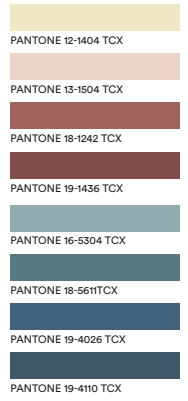

DECORATIVE SLABS

GRADIENT

120X240 CM
48"X96"

SQUARES

SQUARES

TERRAZZO

TERRAZZO

RUGS

RUGS PLAID

RUGS WARP

ULTRAPATTERNS

ULTRAPATTERNS WINDOW

ULTRAPATTERNS TRIANGLE

DECÒ

DECÒ PPTRN

DECÒ

DOMESTIC JUNGLE

DOMESTIC JUNGLE

GRAPHIC MOVEMENT / 3 DIFFERENT GRAPHICS

CAMOUFLAGE

CAMOUFLAGE

GRAPHIC MOVEMENT / 3 DIFFERENT GRAPHICS

PALETTE