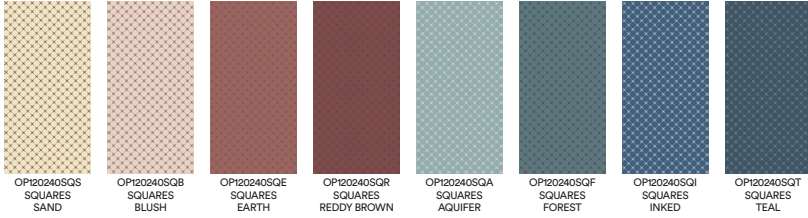

## DECORATIVE SLABS

GRADIENT

120X240 CM  
48"X96"

SQUARES

SQUARES

TERRAZZO

TERRAZZO

RUGS

OP120240OVC  
OVERBALL  
CHICORY

OP120240OVRB  
OVERBALL  
ROYAL BLUE

OVERBALL  
GRAPHIC MOVEMENT / 3 DIFFERENT GRAPHICS

WOOD

OP120240WS  
WOOD  
STERLING

OP120240WO  
WOOD  
OCHRE

OP120240WB  
WOOD  
BLOOD

OP120240WP  
WOOD  
PURPLE

OP120240WC  
WOOD  
CHICORY

OP120240WG  
WOOD  
GUNMETAL

WOOD  
GRAPHIC MOVEMENT / 3 DIFFERENT GRAPHICS

ARCH

OP120240ARDS  
ARCH  
STERLING

OP120240ARR  
ARCH  
ROSE

OP120240ARCR  
ARCH  
CARDINAL RED

OP120240LAP  
LACE  
PURPLE

OP120240LACF  
LACE  
CORNFLOWER

OP120240LARB  
LACE  
ROYAL BLUE

LACE

PALETTE

The PANTONE® referenced names are from the PANTONE FASHION HOME + INTERIORS Color System. The printed colours shown here are simulations, which may not match actual PANTONE Color Standards.