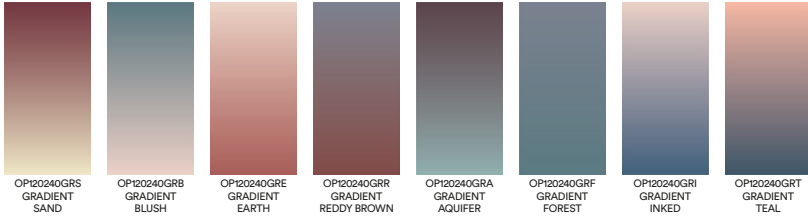

DECORATIVE SLABS

GRADIENT