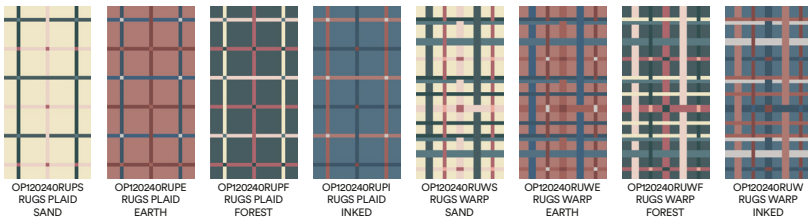

TERRAZZO

RUGS