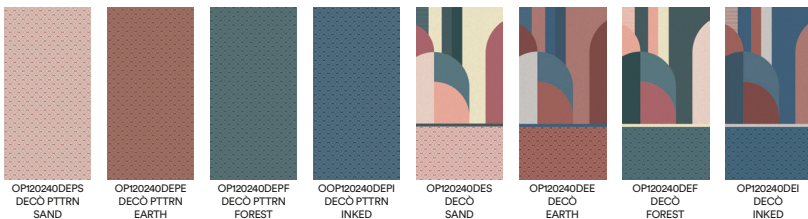

RUGS PLAID

RUGS WARP

ULTRAPATTERNS

ULTRAPATTERNS WINDOW

ULTRAPATTERNS TRIANGLE

DECÒ

DECÒ PPTRN

DECÒ

OP120240OVC  
OVERBALL  
CHICORY

OP120240OVRB  
OVERBALL  
ROYAL BLUE

OVERBALL  
GRAPHIC MOVEMENT / 3 DIFFERENT GRAPHICS

WOOD

OP120240WS  
WOOD  
STERLING

OP120240WO  
WOOD  
OCHRE

OP120240WB  
WOOD  
BLOOD

OP120240WP  
WOOD  
PURPLE

OP120240WC  
WOOD  
CHICORY

OP120240WG  
WOOD  
GUNMETAL

WOOD  
GRAPHIC MOVEMENT / 3 DIFFERENT GRAPHICS

ARCH

OP120240ARDS  
ARCH  
STERLING

OP120240ARR  
ARCH  
ROSE

OP120240ARCR  
ARCH  
CARDINAL RED

OP120240LAP  
LACE  
PURPLE

OP120240LACF  
LACE  
CORNFLOWER

OP120240LARB  
LACE  
ROYAL BLUE

LACE

PALETTE

The PANTONE® referenced names are from the PANTONE FASHION HOME + INTERIORS Color System. The printed colours shown here are simulations, which may not match actual PANTONE Color Standards.