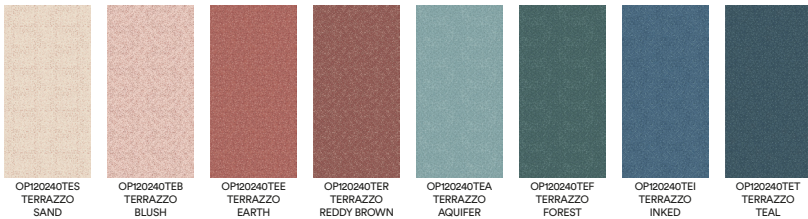

SQUARES

TERRAZZO