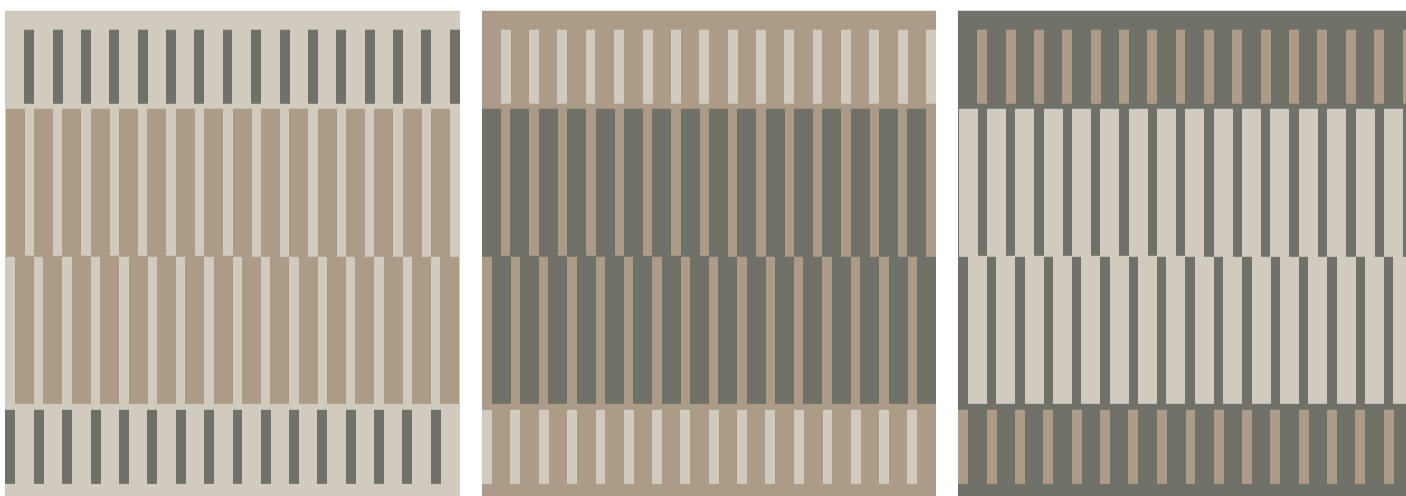

step 4 | 23_07_2018

Cut Out Colour Variants

CUT OUT / ORIGINAL COLOUR VARIANT

CUT OUT / COLOUR VARIANT #2

CUT OUT / COLOUR VARIANT #3

CUT OUT / COLOUR VARIANT #4

NEWS CERSAIE 18

scale 1:20

INSTALLATION PATTERNS

Liquida Collection

Curated by Davide Tonelli_D-Segno Studio

step 4 | 23_07_2018

Bold Colour Variants

BOLD / ORIGINAL COLOUR VARIANT

BOLD / COLOUR VARIANT #2

BOLD / COLOUR VARIANT #3

NEWS CERSAIE 18

scale 1:20

INSTALLATION PATTERNS

Liquida Collection

Curated by Davide Tonelli_D-Segno Studio

step 4 | 23_07_2018

Frame Colour Variants

FRAME / ORIGINAL COLOUR VARIANT