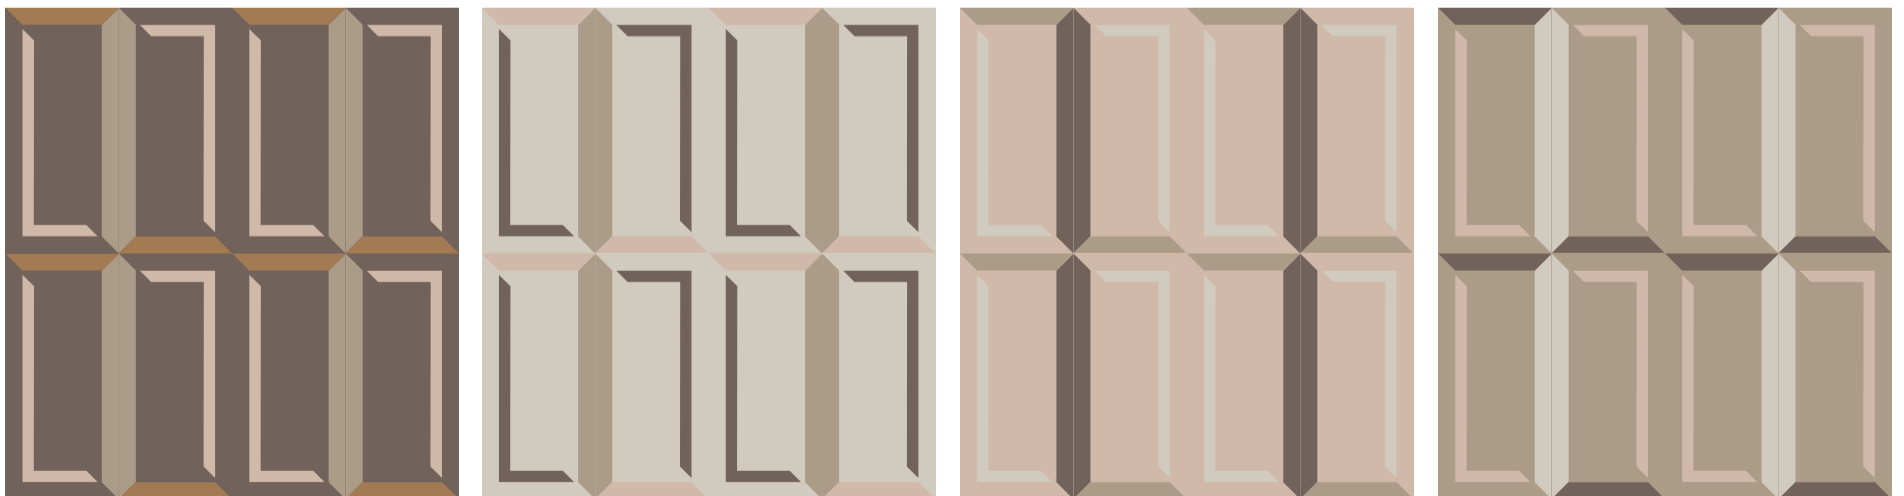

INSTALLATION PATTERNS